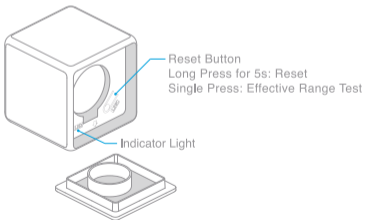

Cube Quick Start Guide

Product Introduction

Aqara Cube is a smart wireless controller that recognizes multiple actions. Configure the Cube via app, and you can use it to control various smart accessories through linkage control.

- A hub is required.
- This product is for indoor use only.